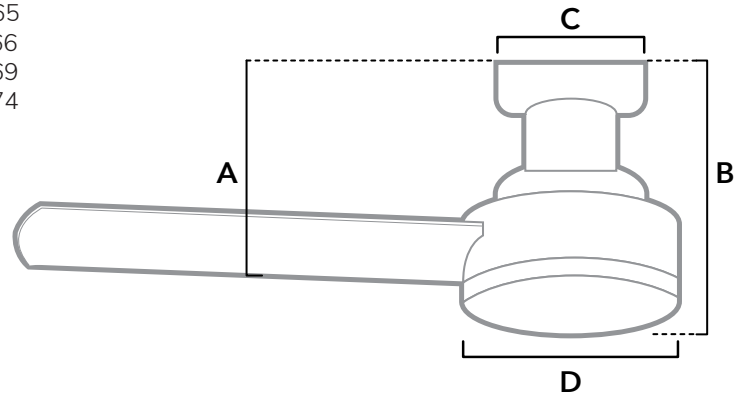

## DIMENSIONS

Measured in inches

- A. 7.65
- B. 9.66
- C. 6.69
- D. 8.74

**52407** | Matte Black Body with Matte Black Blades

## FAN SPECIFICATIONS

Motor Type	Reversible	Wire Length	Control Type	Downrod	Location	Blade #	Add'l Sizes
AC	YES	8" Low Profile	Wall Control	N/A	Indoor	3	44"